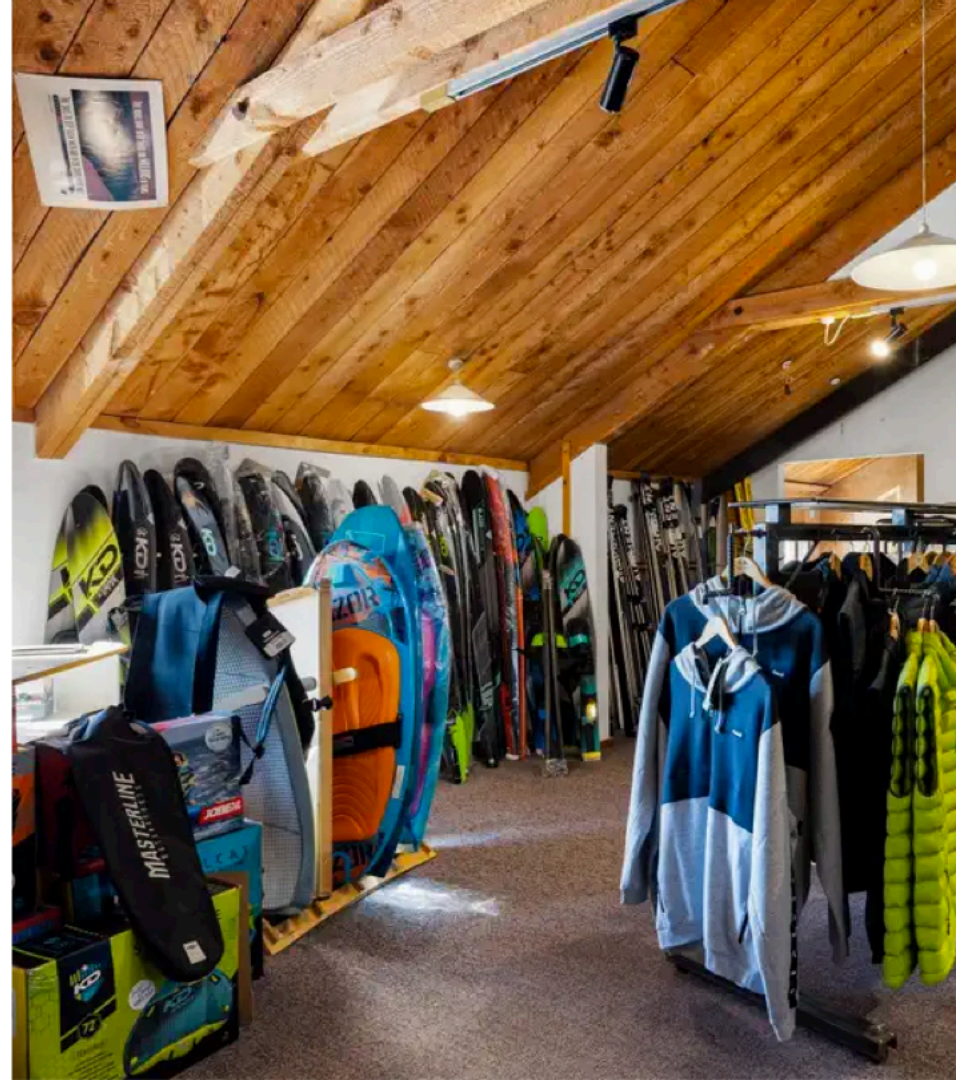

INTRODUCTION.

Alpine Sports is a business based around an epic lifestyle, but that's no good if you don't have time to enjoy it yourself.

So the foundations have been laid, and the hard work has been done to create an awesome business model that allows you to spend more time doing the things you love.

If you're passionate about skiing or snowboarding, or anything alpine, then owning Alpine Sports may be the perfect business investment for you.

With consistent revenues and EBIT's around 30%, its time for new blood to take the business to a whole new level.

If you're looking for a business venture that will enable you to enjoy an awesome alpine lifestyle and spend more time with the family, yet work the hours you want, then look no further than Alpine Sports.